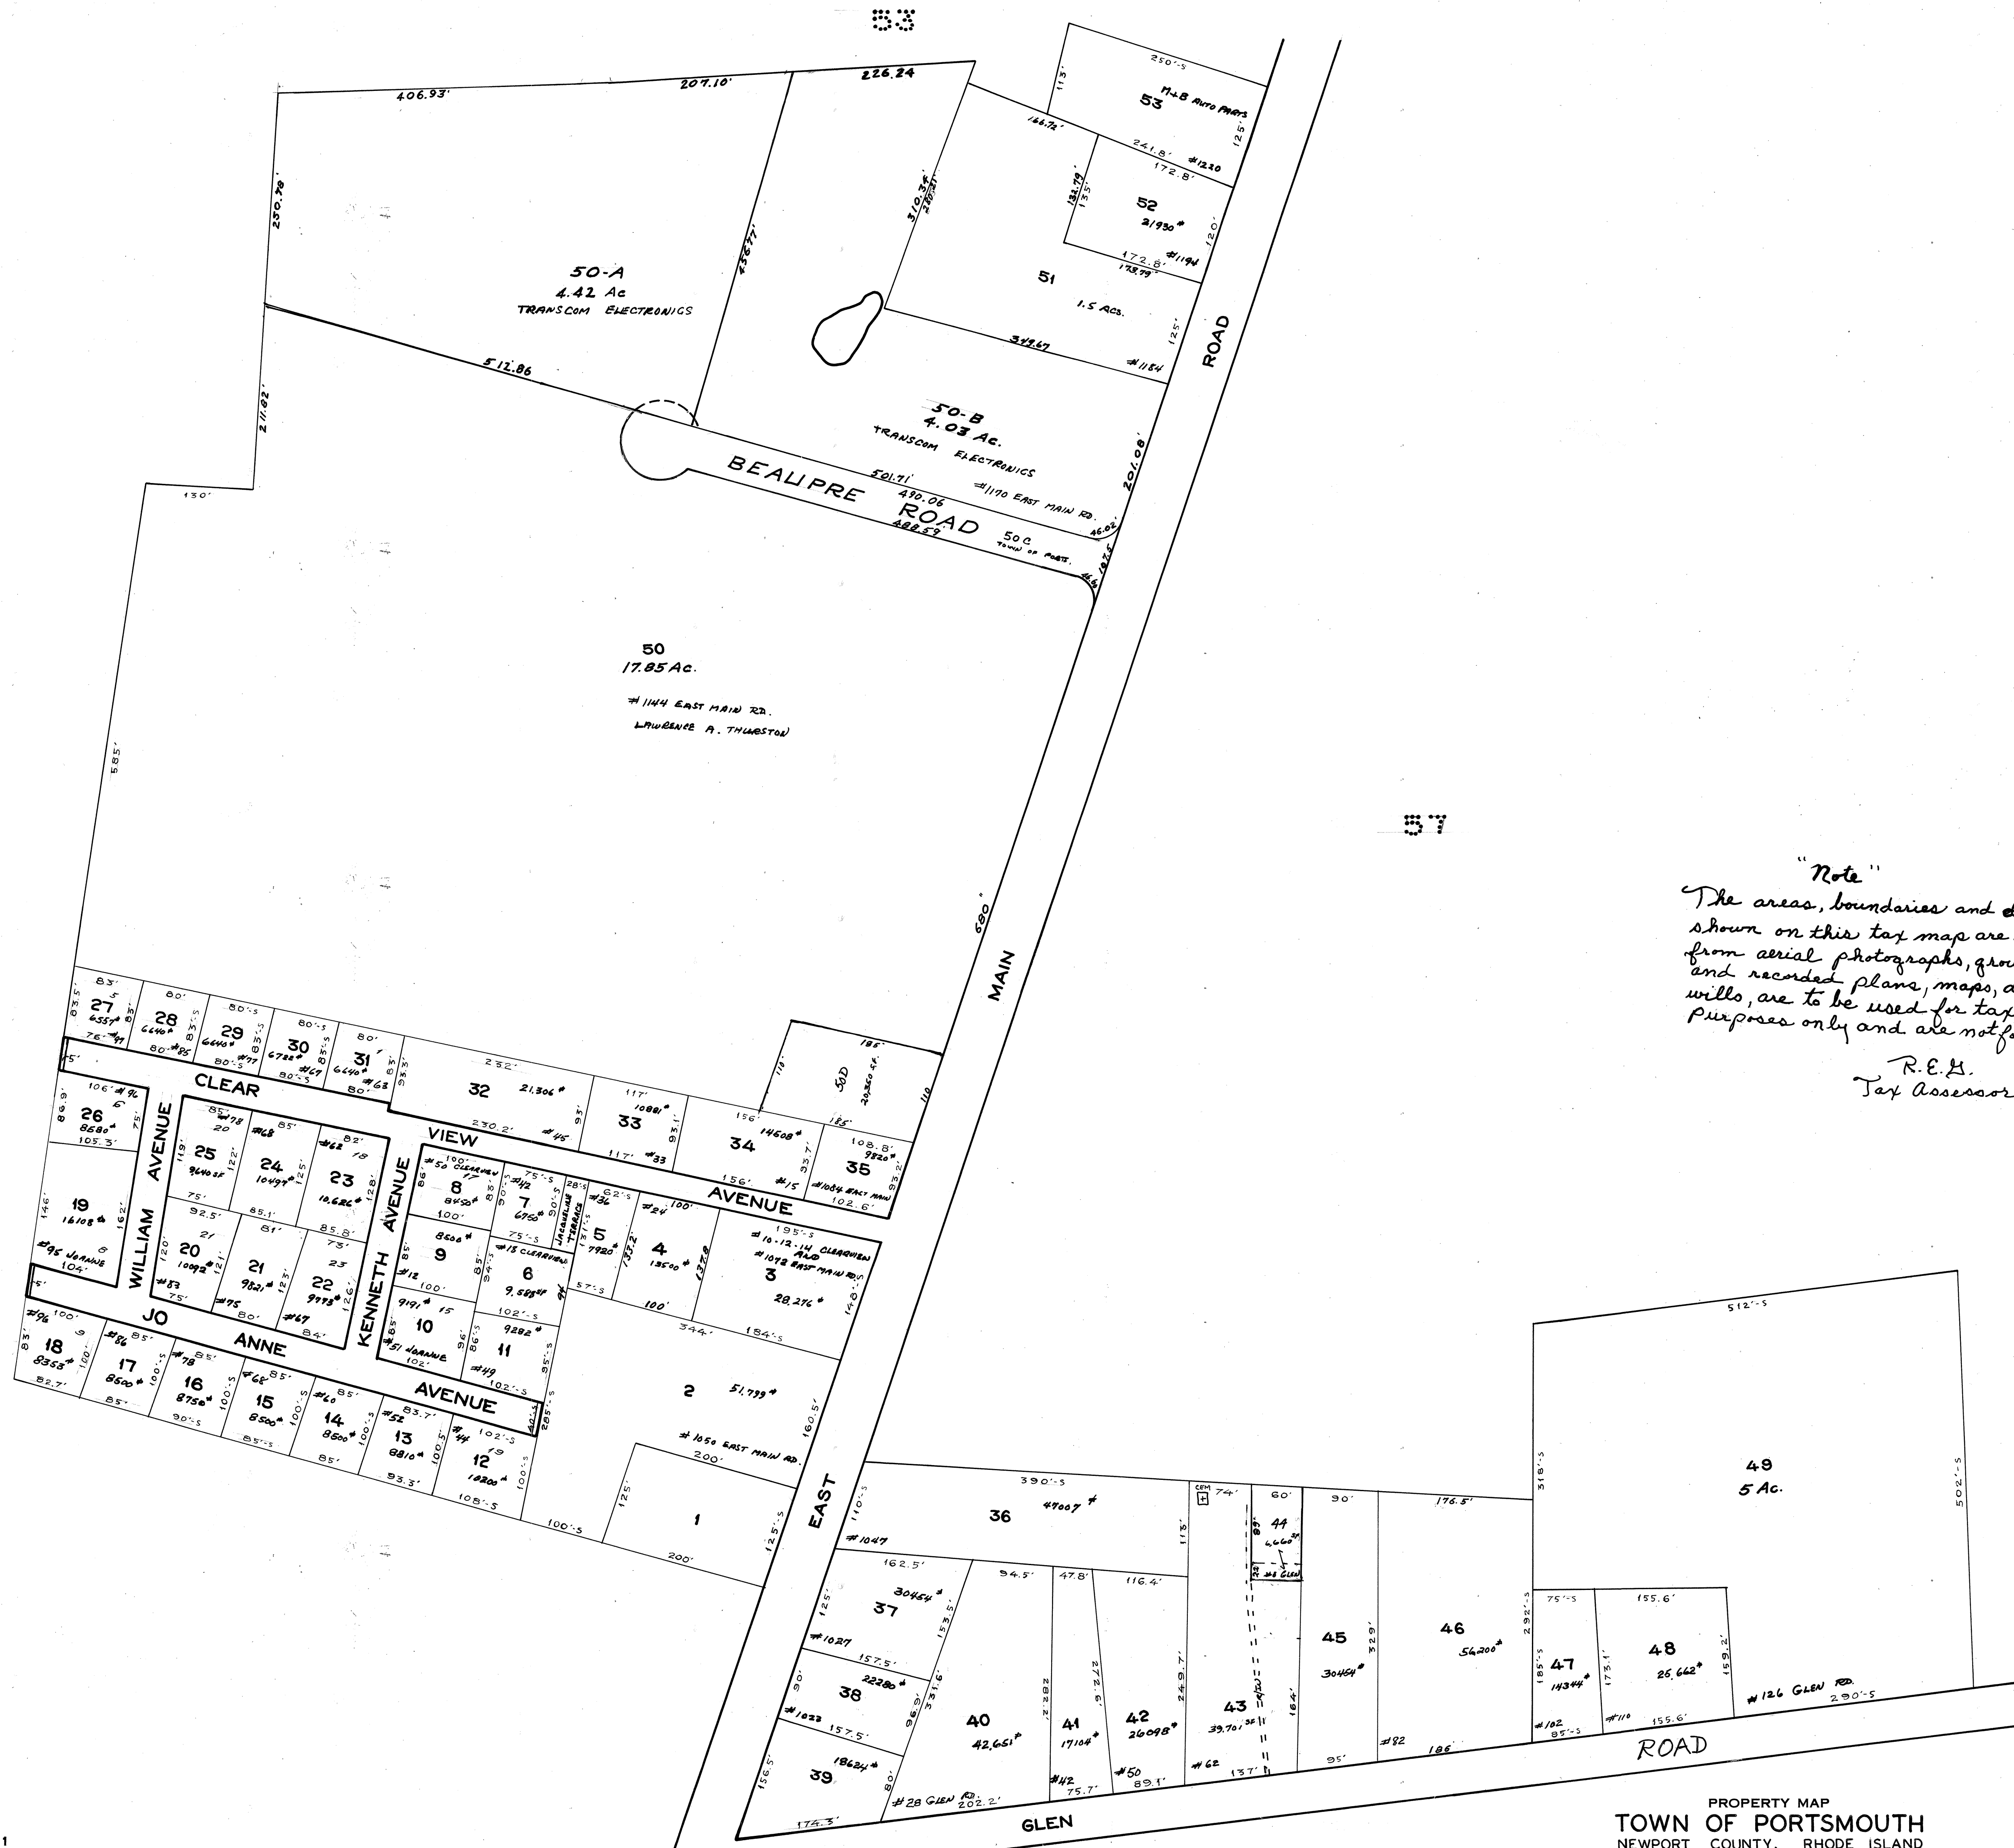

57

57

"Note"
 The areas, boundaries and dimensions shown on this tax map are derived from aerial photographs, ground surveys and recorded plans, maps, deeds, and wills, are to be used for tax assessment purposes only and are not for conveyance.

R.E.H.
 Tax Assessor

LEGEND
 PARCEL NUMBERS 1
 ADJACENT MAPS 2
 MATCH LINE 3

PROPERTY MAP
 TOWN OF PORTSMOUTH
 NEWPORT COUNTY, RHODE ISLAND
 PREPARED BY
 JAMES W. SEWALL COMPANY OLD TOWN, MAINE
 SCALE 1 INCH = 100 ± FEET

HOUSE NO.
 # SQUARE FT
 REVISED: 1

58