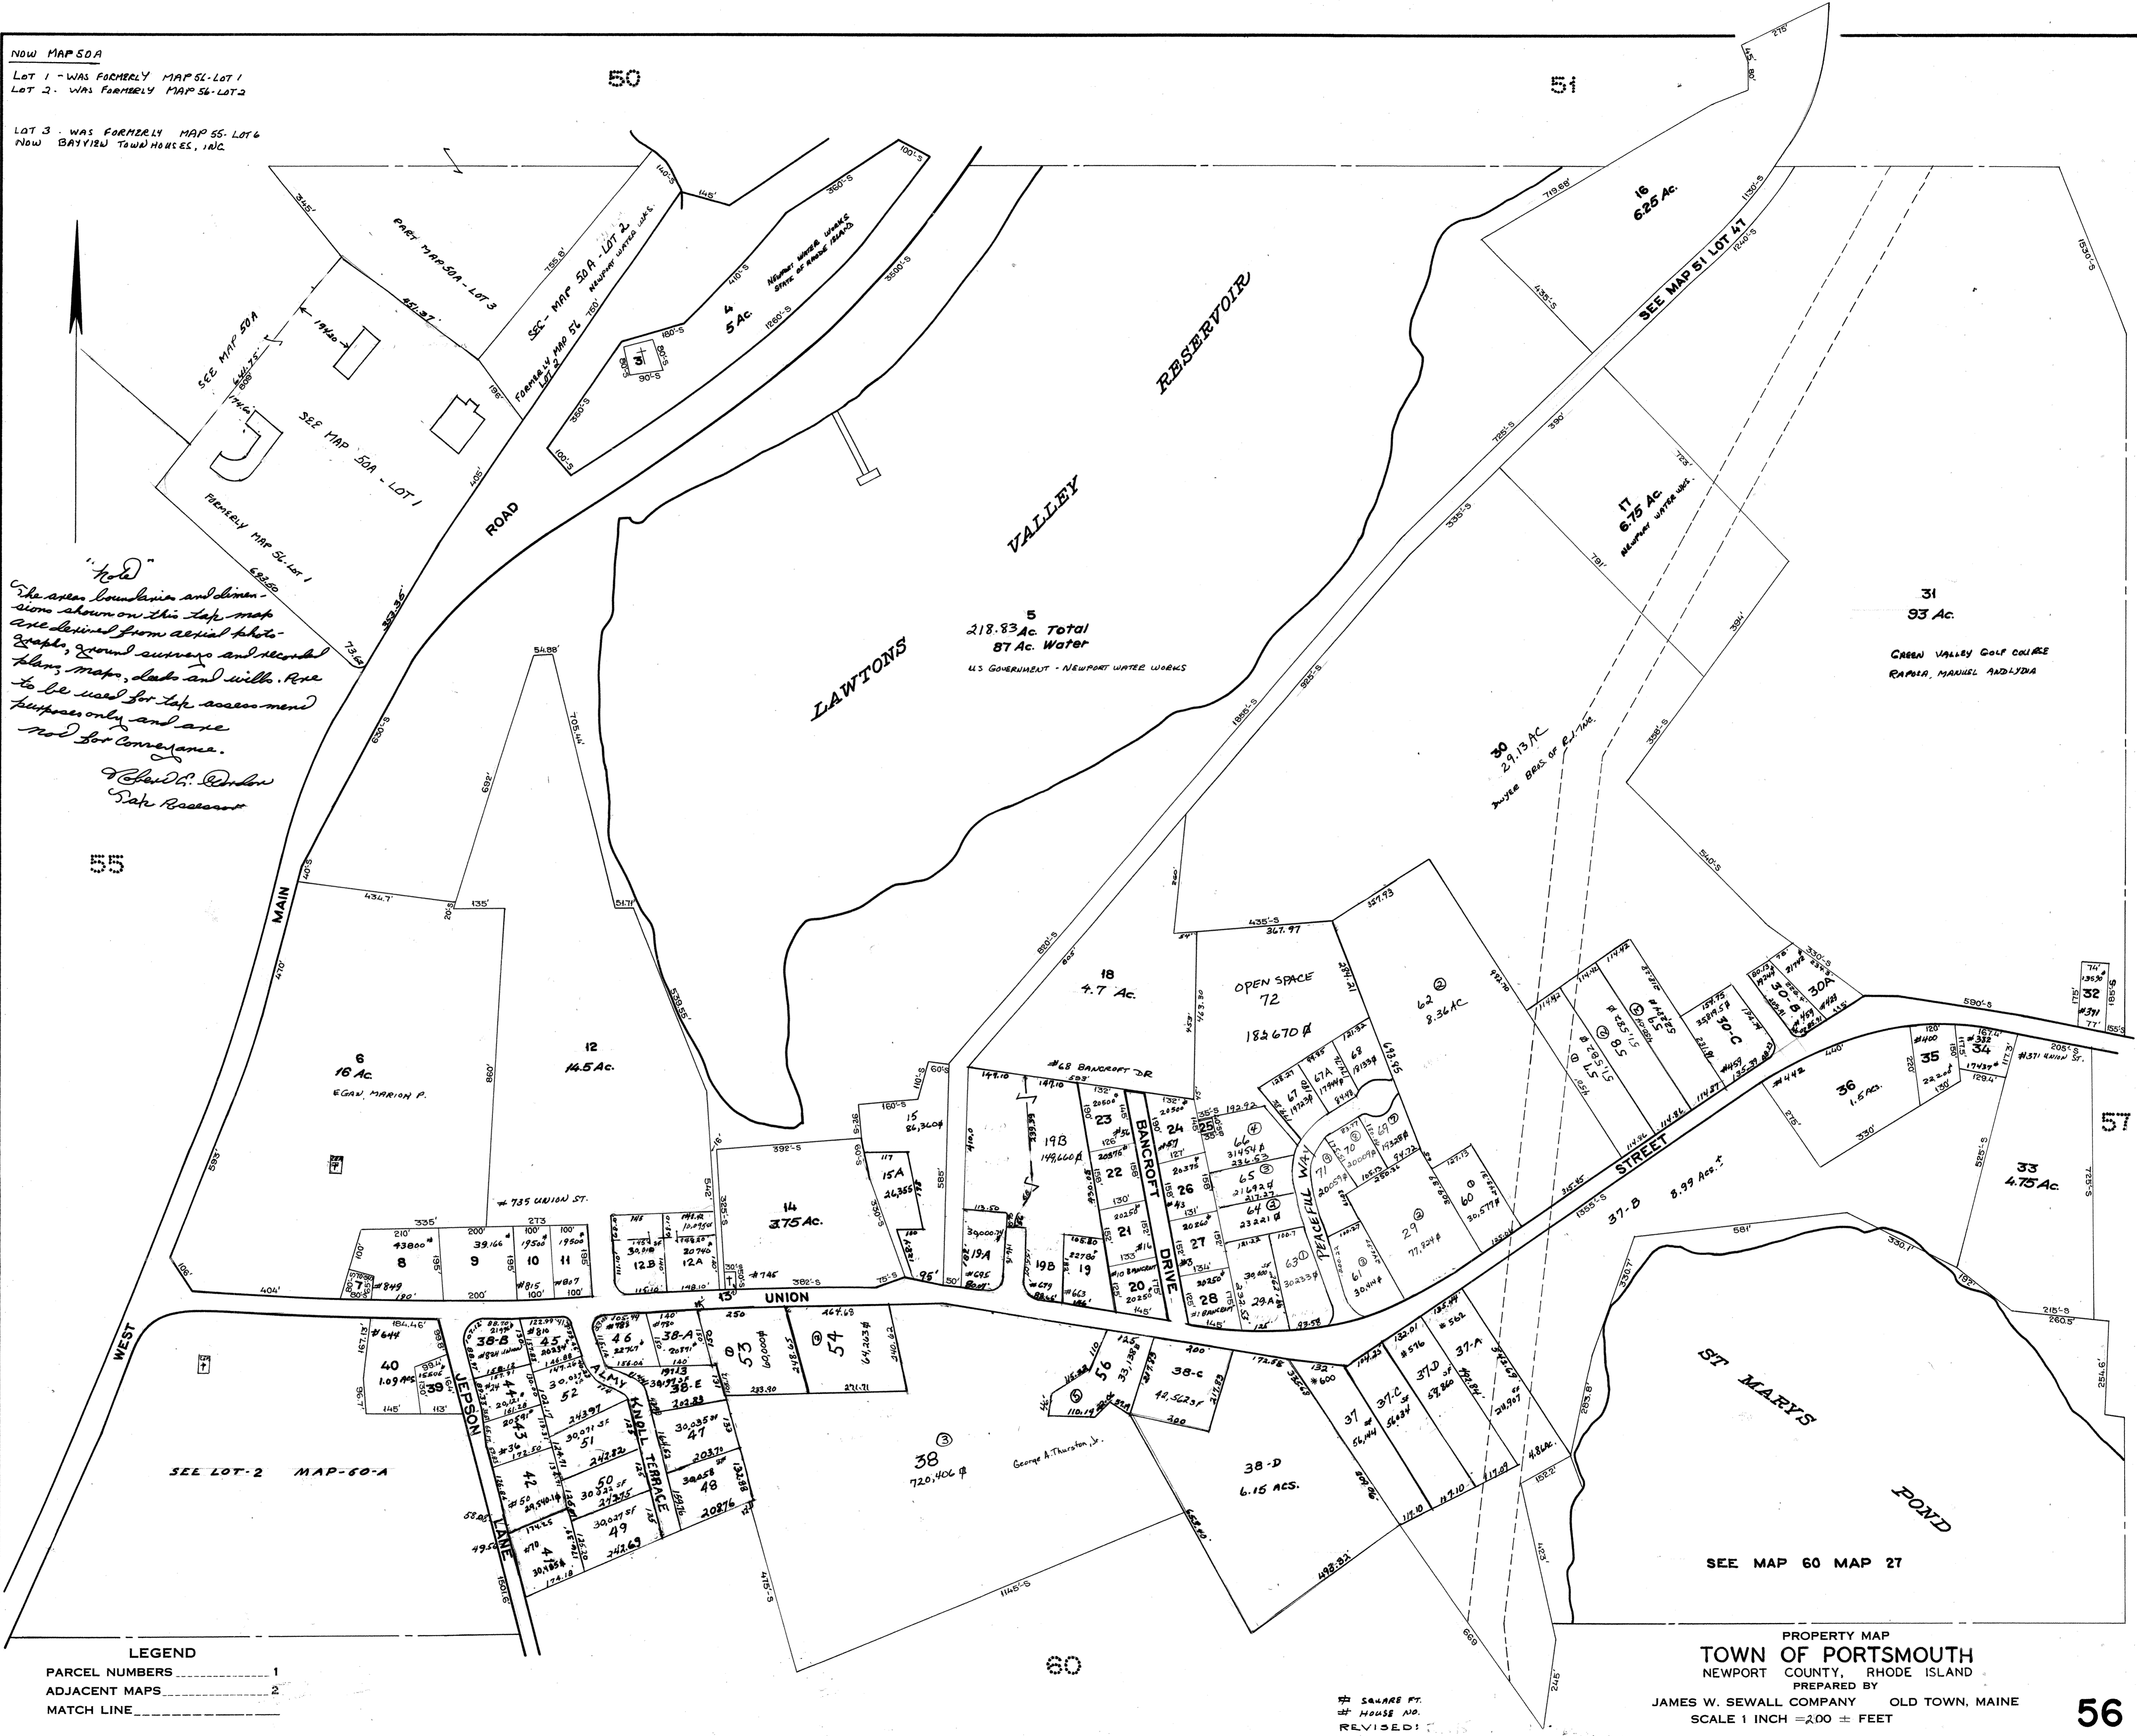

NOW MAP SOA
 LOT 1 - WAS FORMERLY MAP 54-LOT 1
 LOT 2 - WAS FORMERLY MAP 54-LOT 2
 LOT 3 - WAS FORMERLY MAP 55-LOT 6
 NOW BAYVIEW TOWN HOUSES, INC.

"Hold"
 The area boundaries and dimensions shown on this map are derived from aerial photographs, ground surveys and records plans, maps, deeds and wills. None to be used for title assessment purposes only and are not for conveyance.
 Robert C. Darden
 State Registrar

LEGEND
 PARCEL NUMBERS 1
 ADJACENT MAPS 2
 MATCH LINE

PROPERTY MAP
 TOWN OF PORTSMOUTH
 NEWPORT COUNTY, RHODE ISLAND
 PREPARED BY
 JAMES W. SEWALL COMPANY OLD TOWN, MAINE
 SCALE 1 INCH = 200 ± FEET

* SQUARE FT.
 # HOUSE NO.
 REVISED: