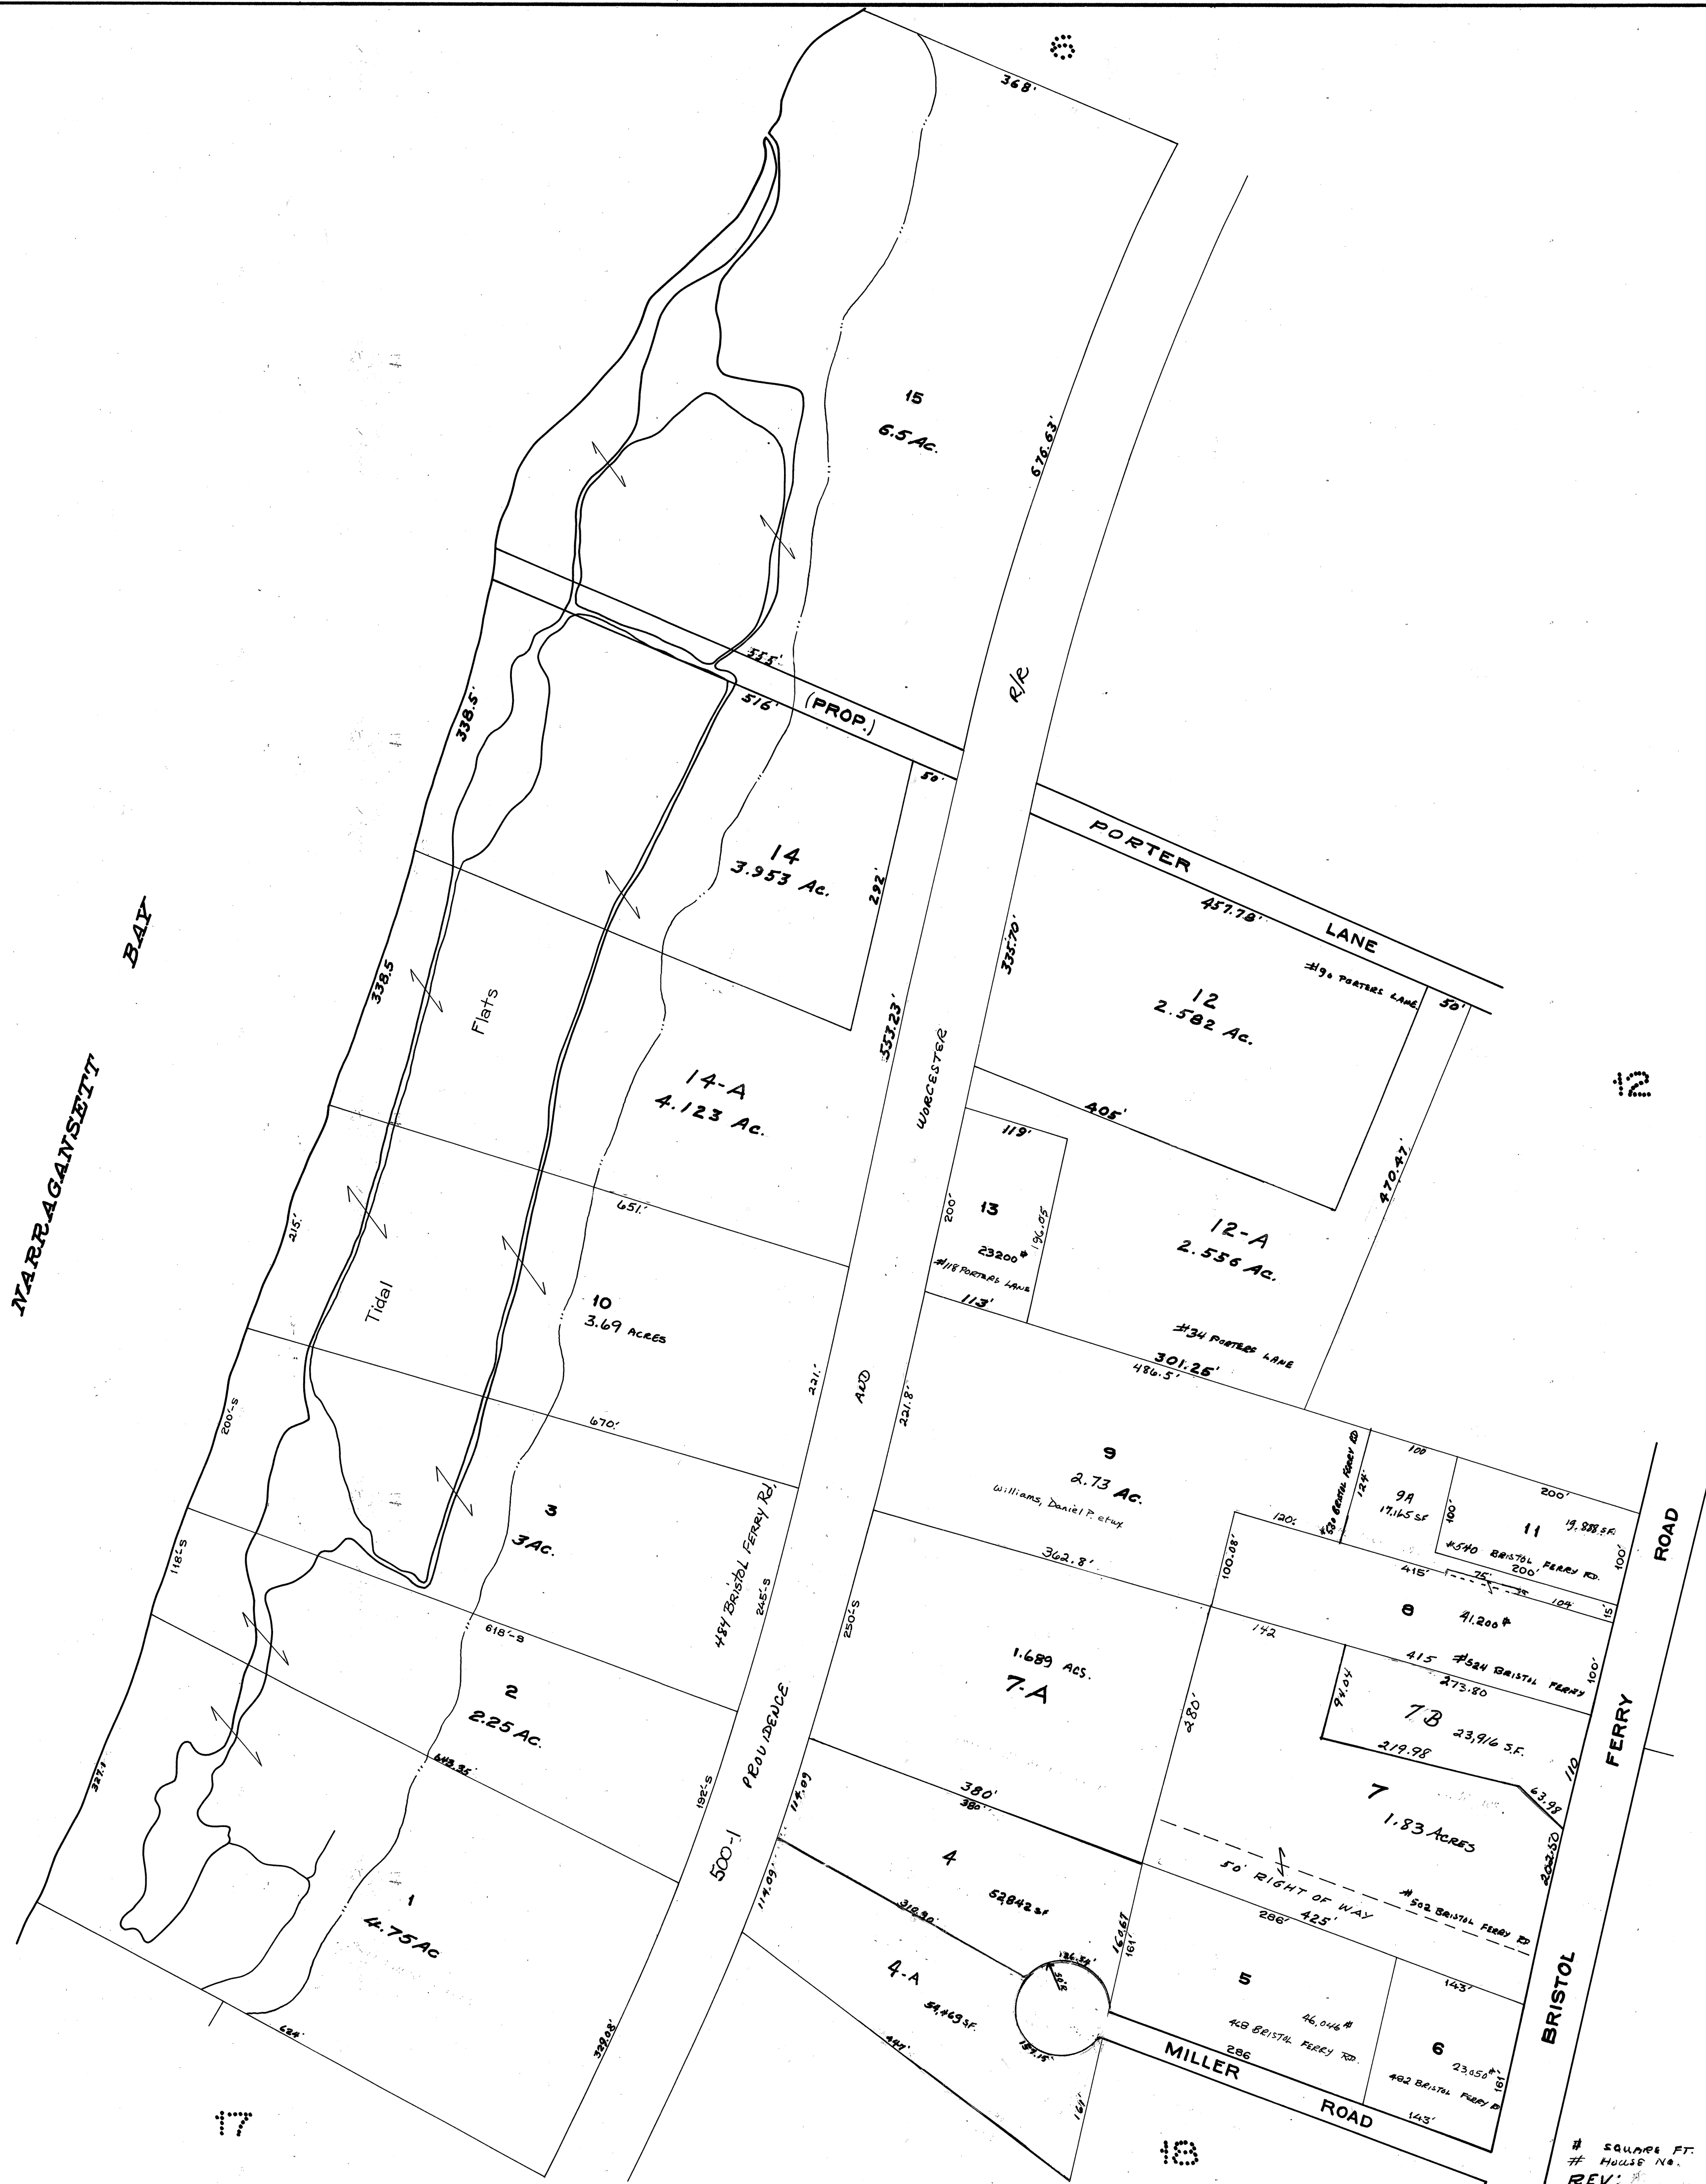

MARRAGANSETT BAY

LEGEND  
PARCEL NUMBERS ..... 1  
ADJACENT MAPS ..... 2  
MATCH LINE ..... 3

*Note*  
The area, boundaries and dimension shown on this tax map are derived from aerial photographs, ground surveys and recorded plans, maps, deeds and wills. Not to be used for tax assessment purposes only and are not for conveyance.  
Edwin D. Dunbar  
State Registrar

PROPERTY MAP  
TOWN OF PORTSMOUTH  
NEWPORT COUNTY, RHODE ISLAND  
PREPARED BY

JAMES W. SEWALL COMPANY OLD TOWN, MAINE  
SCALE 1 INCH = 100 ± FEET