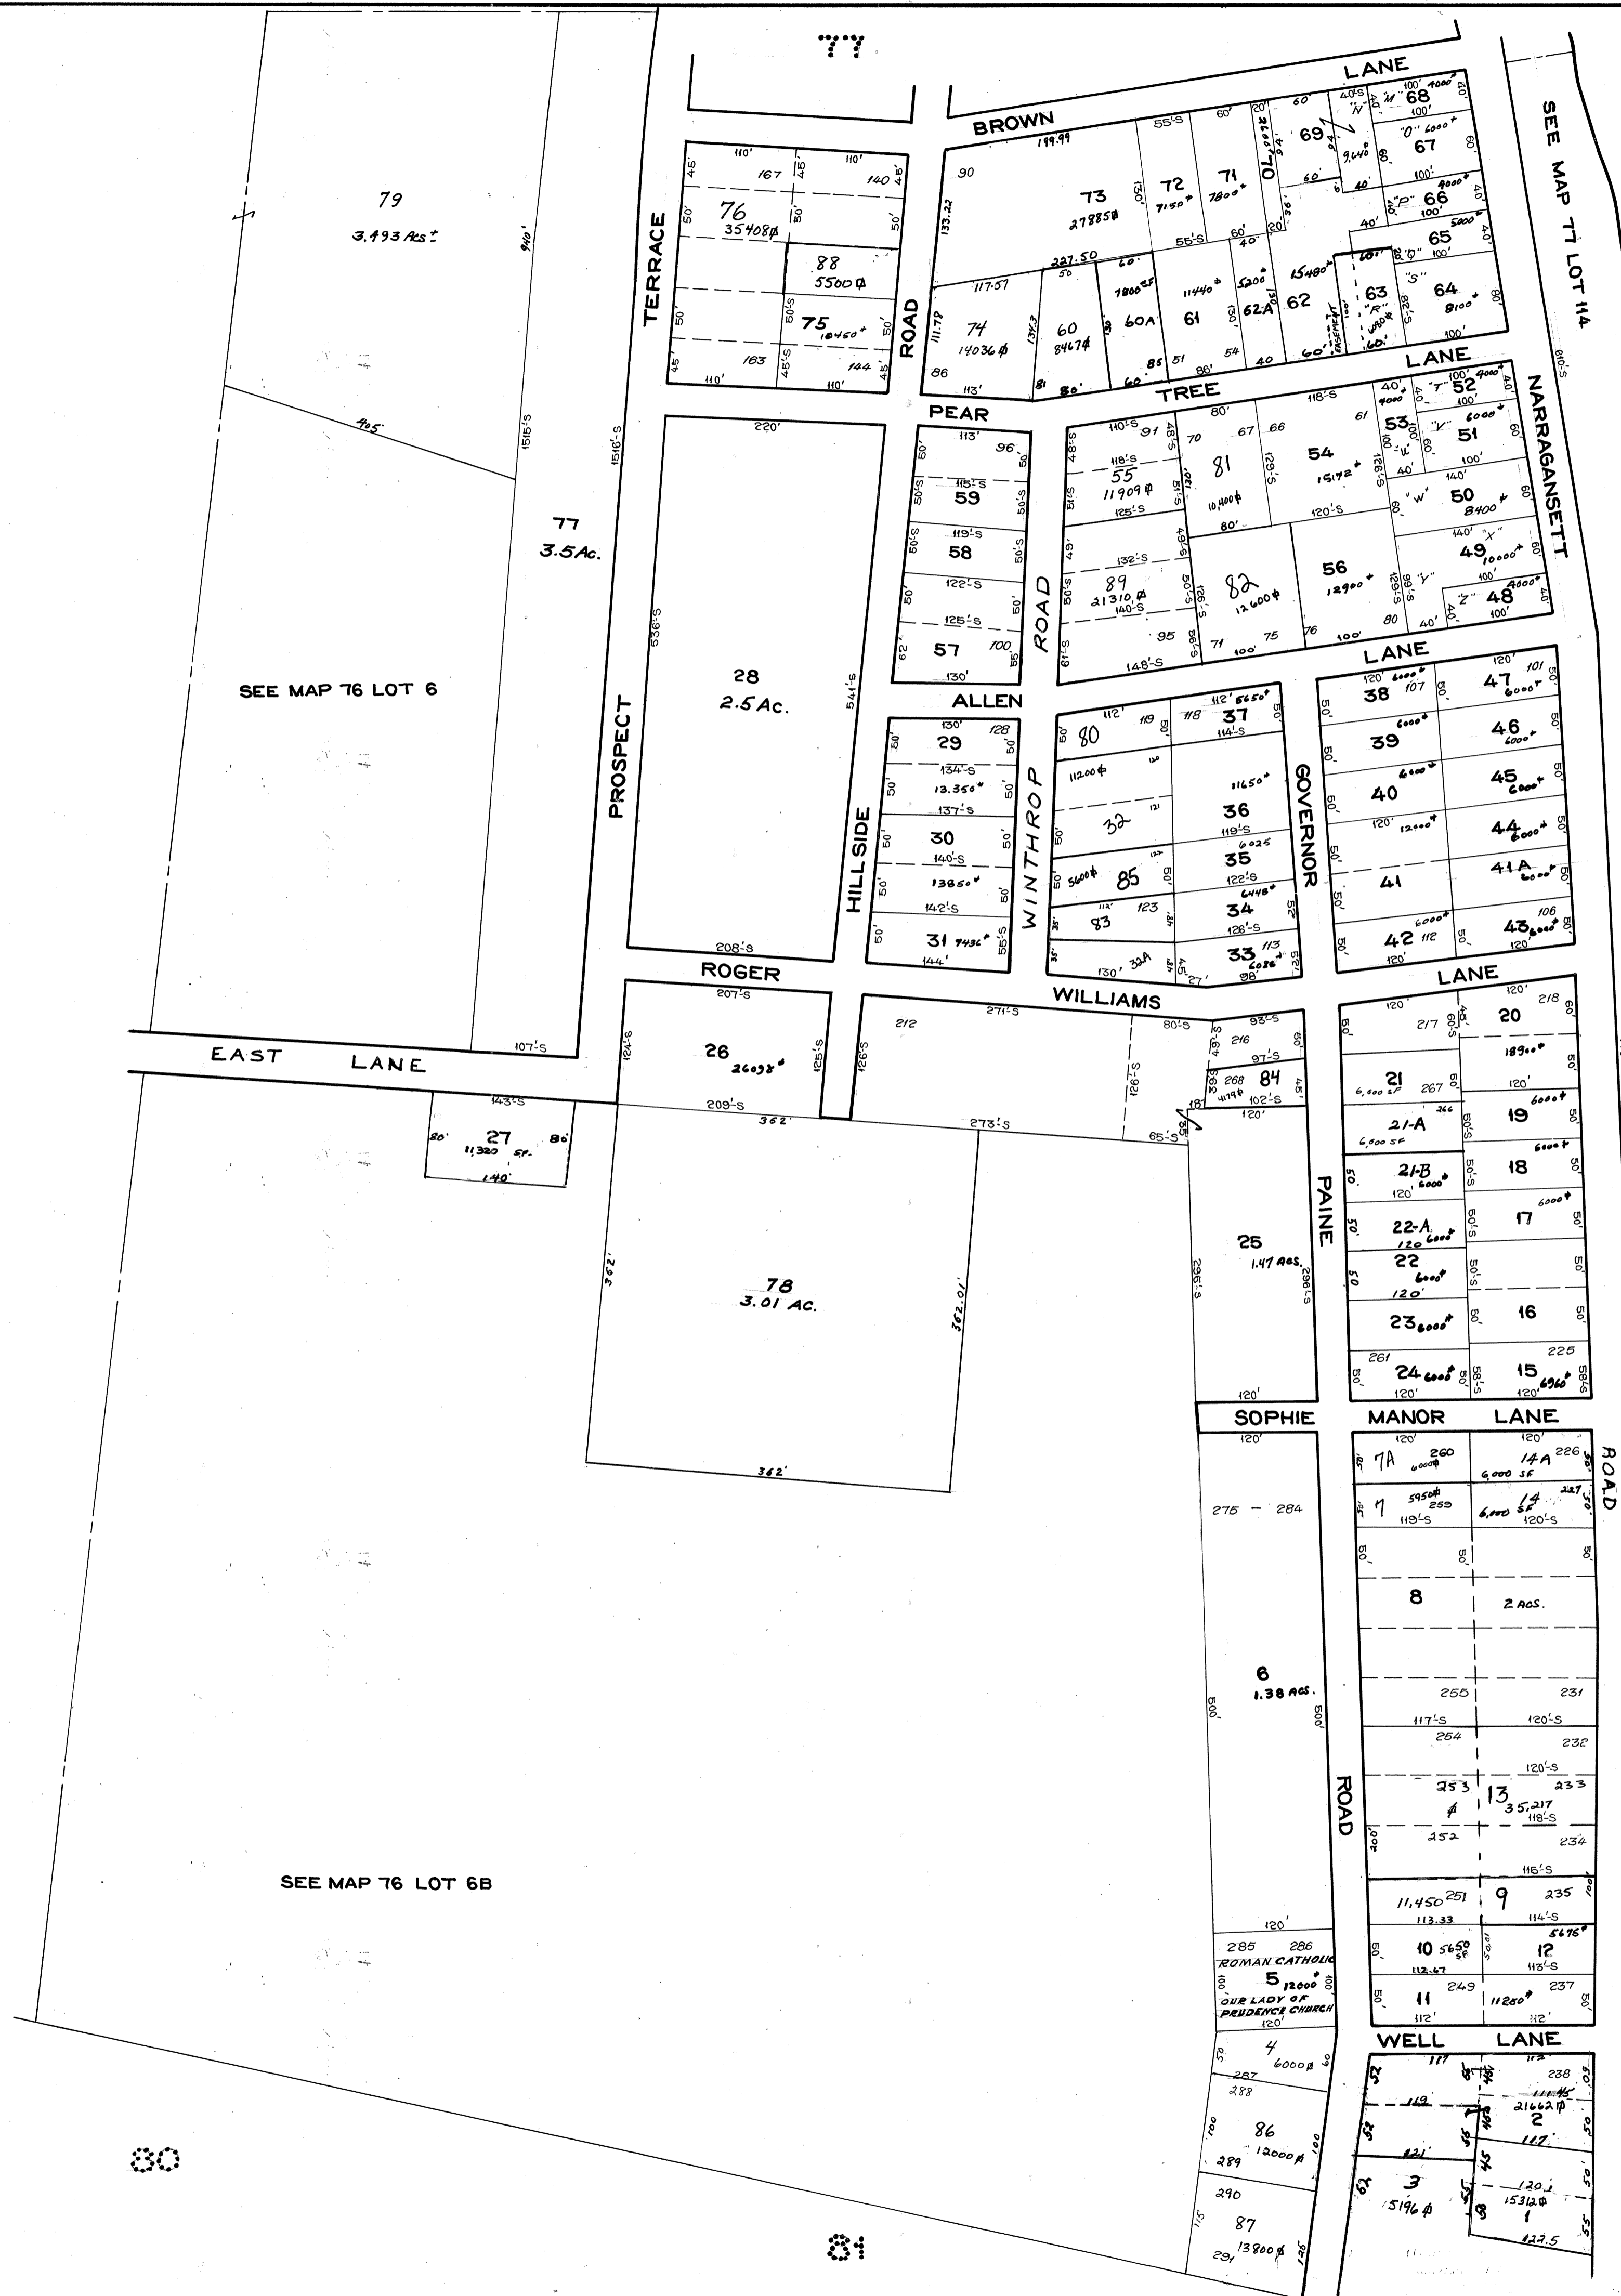

78

NARRAGANSETT

Prudence Island

BAY

SOUTH LONGBRASY CAMP PLAT

Note
 The area, boundaries and dimensions shown on this map are derived from aerial photographs, ground surveys and recorded plans, maps, deeds and wills. Not to be used for tax assessment purposes only and are not for conveyance.

Robert D. Gordon
 City Recorder

PROPERTY MAP
 TOWN OF PORTSMOUTH
 NEWPORT COUNTY, RHODE ISLAND
 PREPARED BY

JAMES W. SEWALL COMPANY OLD TOWN, MAINE
 SCALE 1 INCH = 100 ± FEET

78

LEGEND
 PARCEL NUMBERS 1
 ADJACENT MAPS 2
 MATCH LINE - - - - -