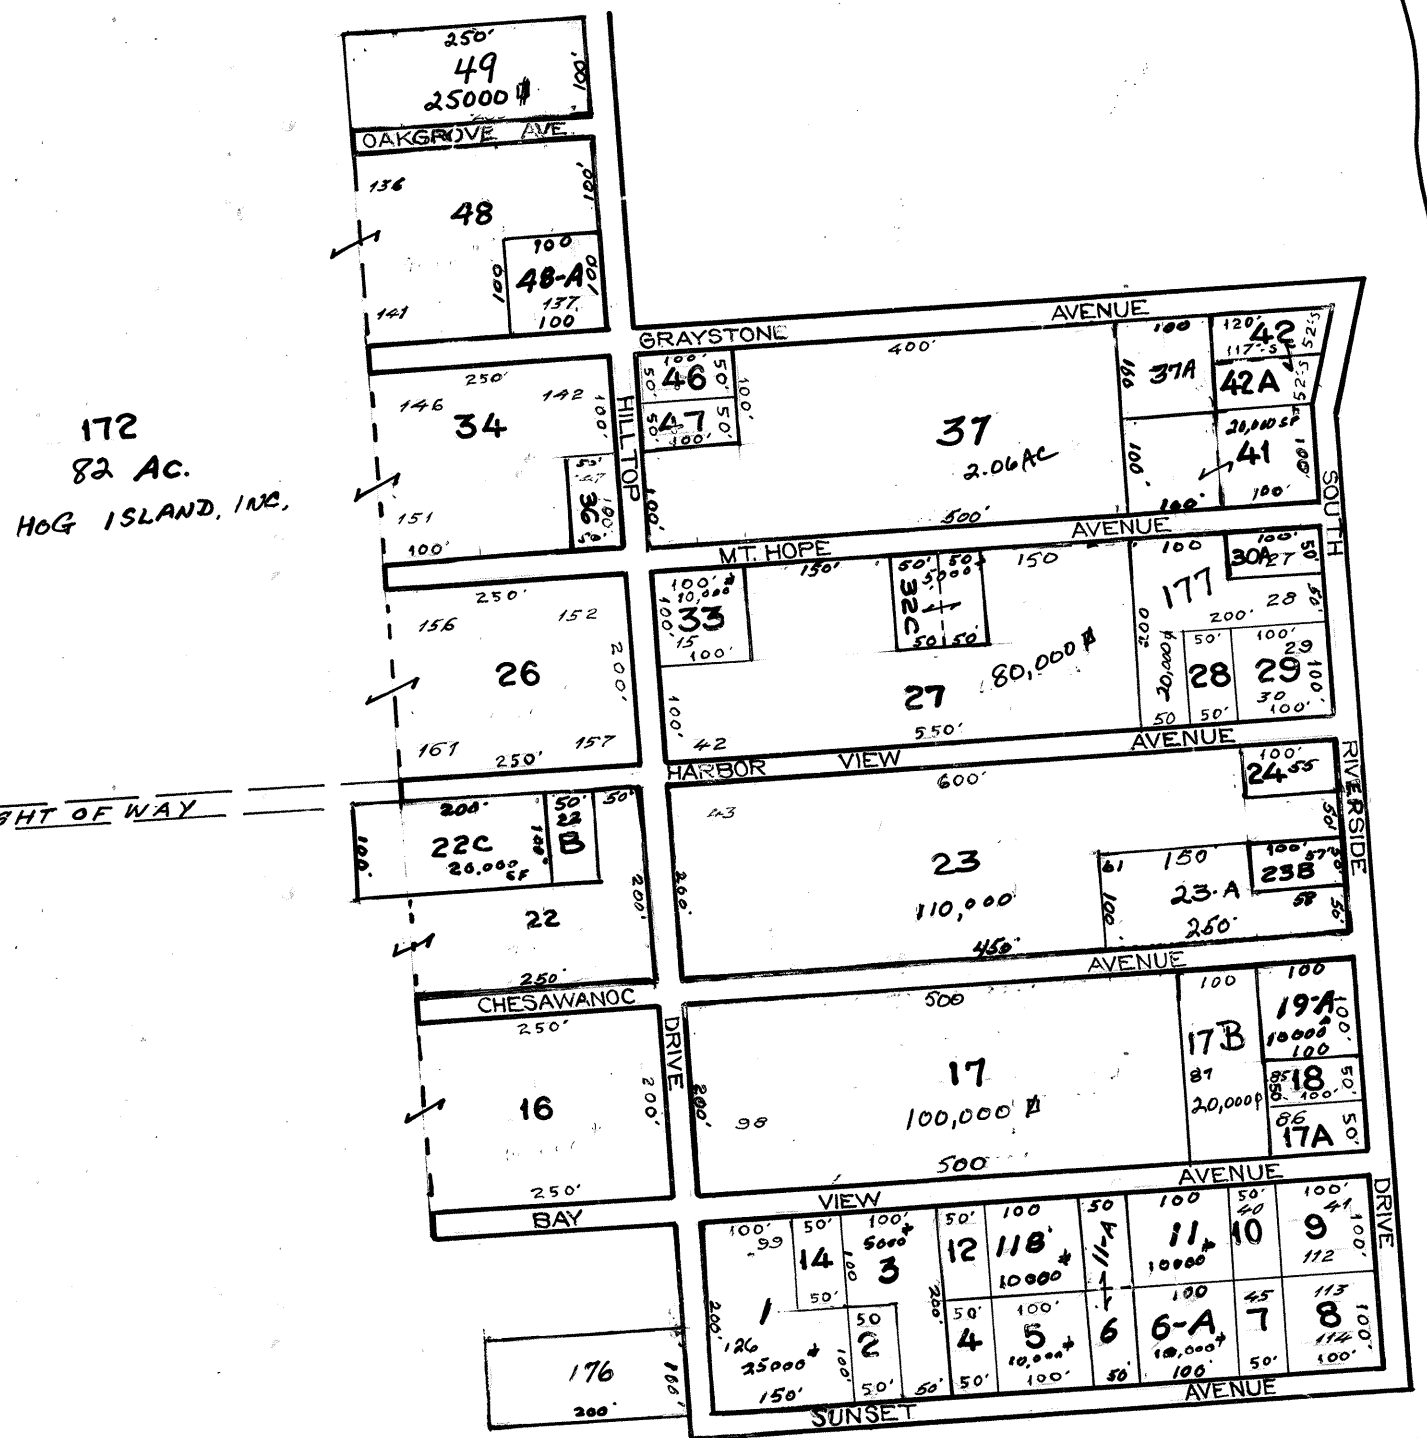

BAY

HOG ISLAND PLAT

EAST

MARRAGANSETT

PARADISE ISLAND PLAT

PASSAGE

Southwest Point

Note: The area, bound lines and dimensions shown on this tax map are derived from aerial photographs, ground surveys and recorded plans, maps, deeds and wills. It is to be used for tax assessment purposes only and not for conveyance.

Charles B. Deaton
Tax Assessor
SQUARE FT.
HOUSE NO.
REV:

LEGEND
PARCEL NUMBERS 1
ADJACENT MAPS 2
MATCH LINE

PROPERTY MAP
TOWN OF PORTSMOUTH
NEWPORT COUNTY, RHODE ISLAND
PREPARED BY
JAMES W. SEWALL COMPANY OLD TOWN, MAINE
SCALE 1 INCH = 200 ± FEET