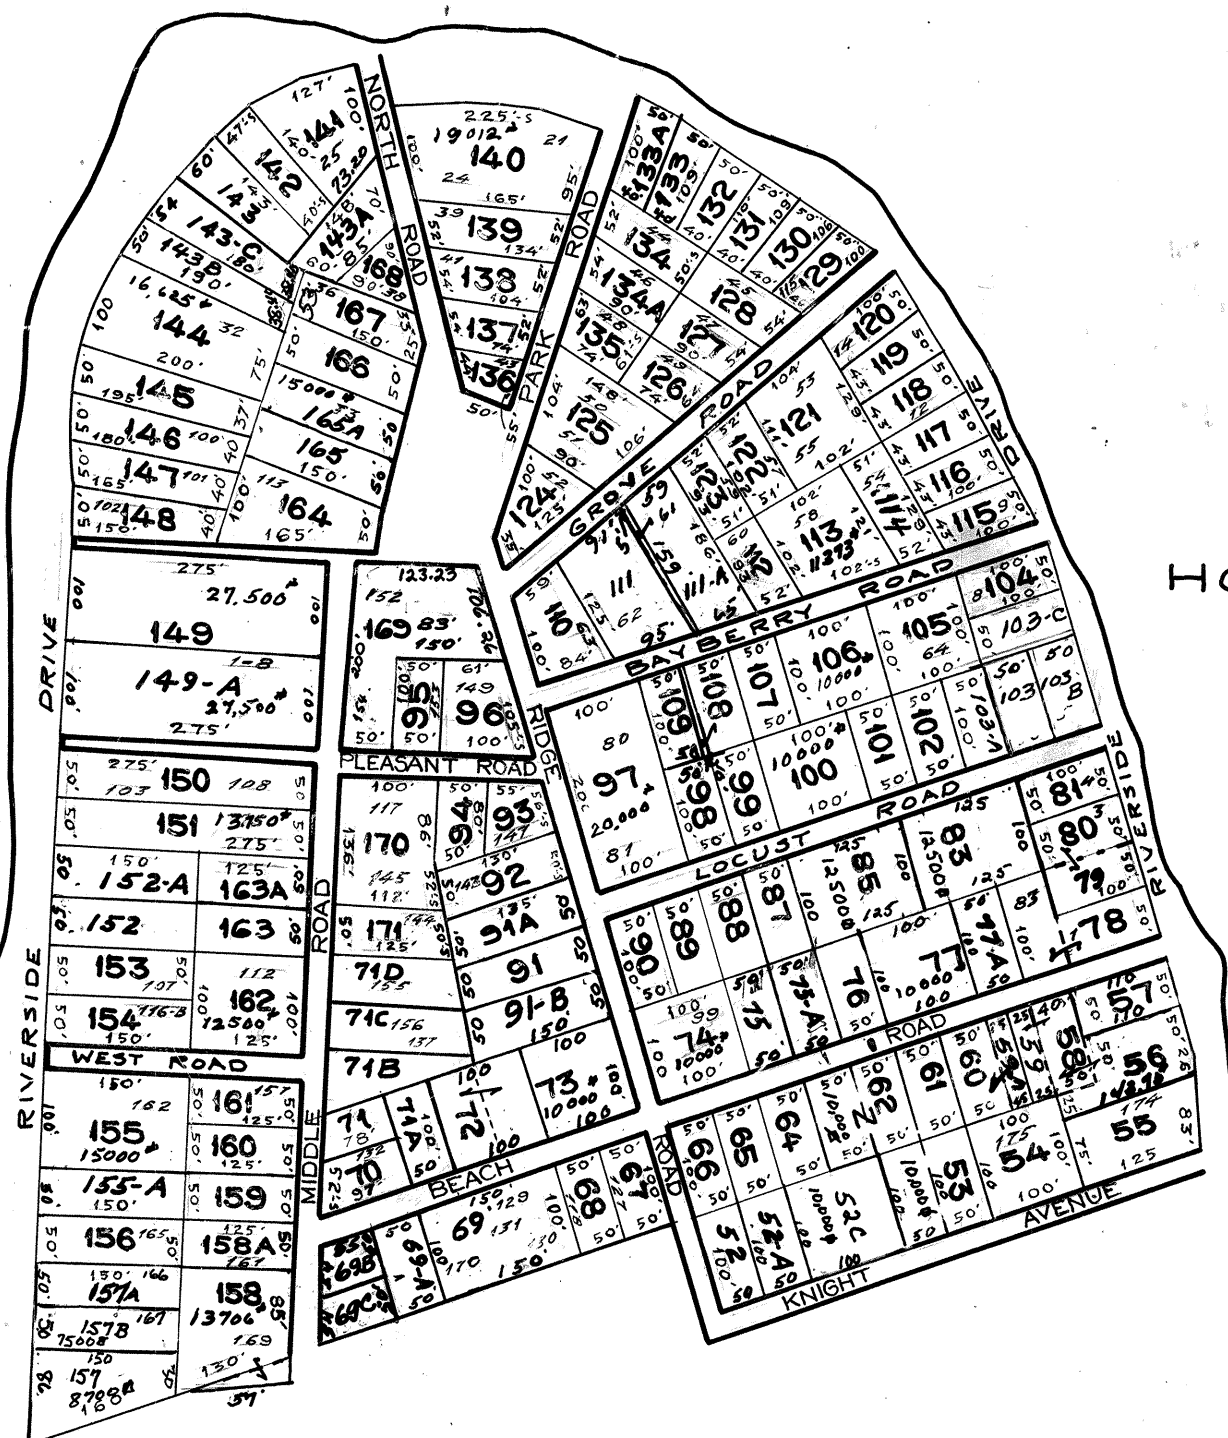

BAY

HOG ISLAND PLAT

EAST

MARRAGANSETT

PARADISE ISLAND PLAT

PASSAGE

Southwest Point

Note: The area, bound lines and dimensions shown on this tax map are derived from aerial photographs, ground surveys and recorded plans, maps, deeds and wills. It is to be used for tax assessment purposes only and not for conveyance.

Charles B. Deaton
Tax Assessor
SQUARE FT.
HOUSE NO.
REV:

LEGEND
PARCEL NUMBERS 1
ADJACENT MAPS 2
MATCH LINE

PROPERTY MAP
TOWN OF PORTSMOUTH
NEWPORT COUNTY, RHODE ISLAND
PREPARED BY
JAMES W. SEWALL COMPANY OLD TOWN, MAINE
SCALE 1 INCH = 200 ± FEET